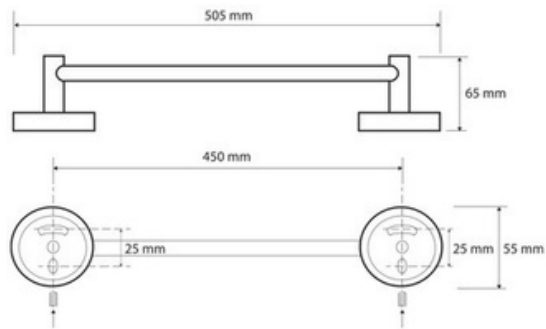

PSE09102

FR Spécifications techniques

Porte -serviette

Caractéristiques

Matière : Laiton

Finition : chrome

Dimensions : L505 x H55 x P65mm

Fixation

Platine et vis pointeau

UK Technical specifications

Towel holder

Features

Material: Brass

Finish: chrome

Dimensions: L505 x W55 x D65mm

Fixings

Support plate and grub screws