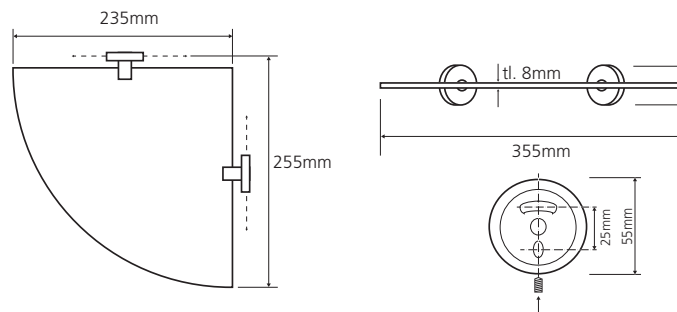

TBL10936

FR Spécifications techniques

Tablette d'angle

Caractéristiques

Matière : laiton et verre transparent

Finition : noir

Dimensions : L255 x H55 x P235mm

Fixation

Platine et vis pointeau

Visserie et chevilles fournies

 Existe en verre transparent

 Tous coloris

UK Technical specifications

Glass shelf corner

Features

Material: brass and transparent glass

Finish: black

Dimensions : W255 x H55 x D235mm

Fixings

Support plate and grub screws

Screws and wallplugs included

 Available in transparent glass

 Any colour