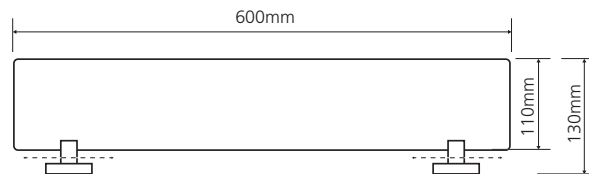

**TBL07513**

**FR** Spécifications techniques

**Tablette**

Caractéristiques

Matière : laiton et verre opale

Finition : chrome

Dimensions : L655 x H55 x P130mm

Fixation

Platine et vis pointeau

Visserie et chevilles fournies

Existe en verre transparent

Tous coloris

**UK** Technical specifications

**Glass shelf**

Features

Material: brass and satin glass

Finish: chrome

Dimensions : W655 x H55 x D130mm

Fixings

Support plate and grub screws

Screws and wallplugs included

Available in transparent glass

Any colour