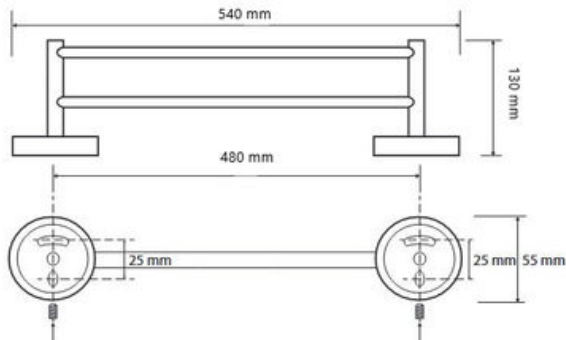

**PSE09105**

**FR** Spécifications techniques

**Porte-serviette double**

Caractéristiques

Matière : Laiton

Finition : Chrome

Dimensions : L540 x H55 x P130mm

Fixation

Platine et vis pointeau

**UK** Technical specifications

**Double towel holder**

Features

Material: Brass

Finish: Chrome

Dimensions : W540x H55x D130mm

Fixings

Support plate and grub screws