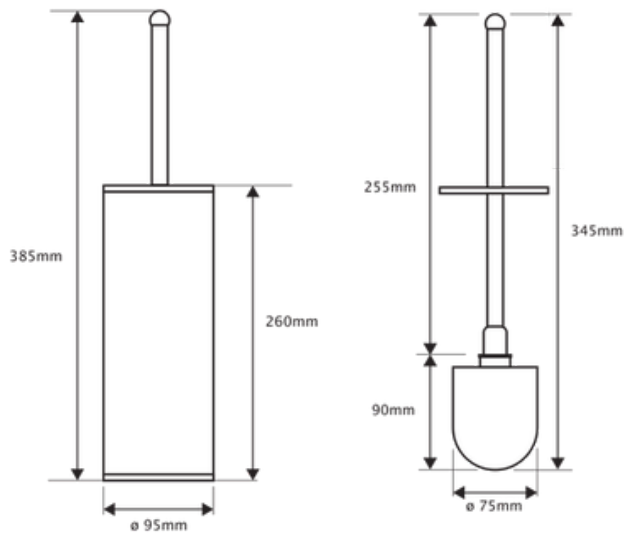

PGP08132

FR Spécifications techniques

Porte-goupillon à poser

Caractéristiques

Matière : Acier inoxydable

Finition : Poli brillant

Dimensions : L95 x H385 x P95mm

Tous coloris

UK Technical specifications

Brush holder to place

Features

Material: Stainless steel

Finish: Bright polished

Dimensions : W95 x H385 x D95mm

Any colour