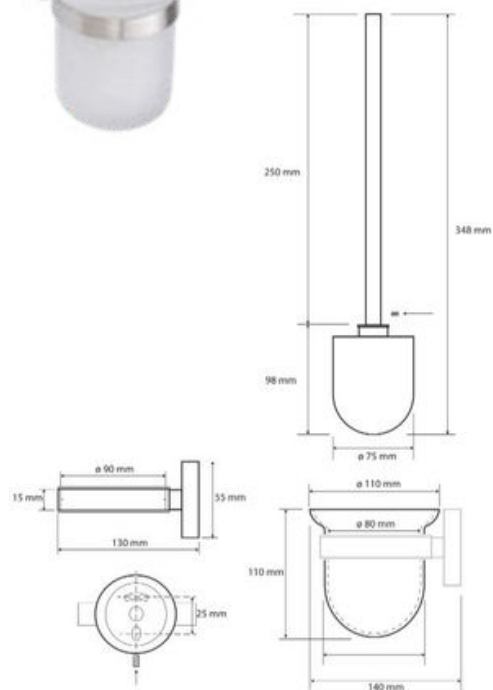

**PGP01104**

**FR** Spécifications techniques

**Porte-goupillon**

Caractéristiques

Matière : Laiton et verre opale

Finition : Brossé

Dimensions : L110 x H348 x P140mm

Fixation

Platine et vis pointeau

**UK** Technical specifications

**Toilet brush holder**

Features

Material: Brass and satin glass

Finish: Brushed

Dimensions: W110 x H348 x D140mm

Fixings

Support plate and grub screws