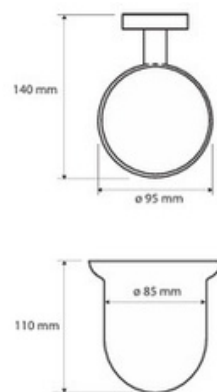

PGPII705

FR Spécifications techniques

Porte-goupillon

Caractéristiques

Matière : Acier inoxydable et verre opale

Finition : Bronze

Dimensions : L110 x H348 x P140mm

Fixation

Platine et vis pointeau

UK Technical specifications

Toilet brush holder

Features

Material: Stainless steel and satin glass

Finish: Bronze

Dimensions: W110 x H348 x D140mm

Fixings