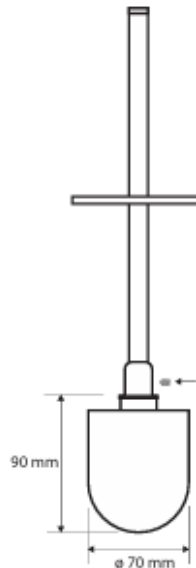

PGP11804

FR Spécifications techniques

Porte-goupillon

Caractéristiques

Matière : Laiton

Finition : Anthracite

Dimensions : L95 x H390 x P105mm

Fixation

Platine et vis pointeau

UK Technical specifications

Toilet brush holder

Features

Material: Brass

Finish: Anthracite

Dimensions: W95 x H390 x D105mm

Fixings

Support plate and grub screws