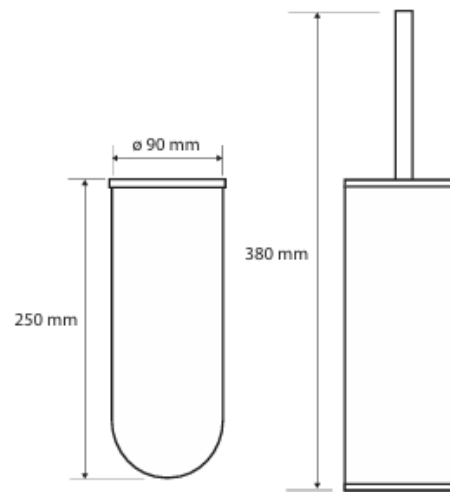

PGP11804

FR Spécifications techniques

Porte-goupillon

Caractéristiques

Matière : Laiton

Finition : Anthracite

Dimensions : L95 x H390 x P105mm

Fixation

Platine et vis pointeau

UK Technical specifications

Toilet brush holder

Features

Material: Brass

Finish: Anthracite

Dimensions: W95 x H390 x D105mm

Fixings

Support plate and grub screws