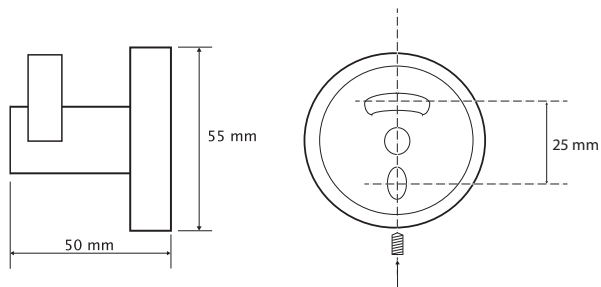

PAT11426

FR Spécifications techniques

Patère double

Caractéristiques

Matière : laiton

Finition : blanc

Dimensions : L55 x H55 x P50mm

Fixation

Platine et vis pointeau

Visserie et chevilles fournies

Tous coloris

UK Technical specifications

Double hook

Features

Material: brass

Finish : white

Dimensions : W55 x H55 x D50mm

Fixings

Support plate and grub screws

Screws and wallplugs included

Any colour