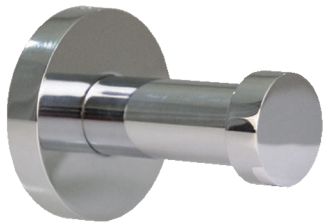

PAT09126

FR Spécifications techniques

Patère double

Caractéristiques

Matière : laiton

Finition : chrome

Dimensions : L58 x H58 x P72mm

Fixation

Platine et vis pointeau

Visserie et chevilles fournies

Tous coloris

UK Technical specifications

Double hook

Features

Material: brass

Finish: chrome

Dimensions : W58 x H58 x D72mm

Fixings

Support plate and grub screws

Screws and wallplugs included

Any colour