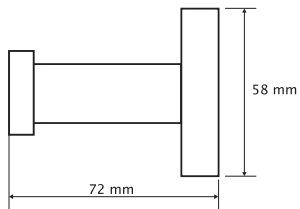

PAT09126

FR Spécifications techniques

Patère double

Caractéristiques

Matière : laiton

Finition : chrome

Dimensions : L58 x H58 x P72mm

Fixation

Platine et vis pointeau

Visserie et chevilles fournies

Tous coloris

UK Technical specifications

Double hook

Features

Material: brass

Finish: chrome

Dimensions : W58 x H58 x D72mm

Fixings

Support plate and grub screws

Screws and wallplugs included

Any colour