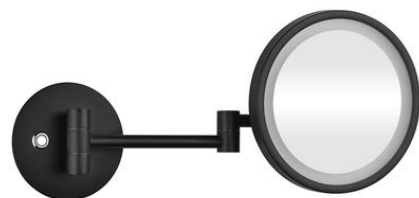

MIRI0940

sensor switch

FR Spécifications techniques

Miroir grossissant éclairant

Caractéristiques

- Matière : laiton
- Finition : noir
- Grossissant 5X
- Tension : 110-240V
- Fréquence : 50Hz
- LED 4500K - 3W - durée 10000 heures
- 2 types d'éclairages : blanc chaud et blanc froid
- Dimensions : L255 x H200 x P400mm
- IP44
- Fixation
- Platine et vis pointeau
- Visserie et chevilles fournies

UK Technical specifications

Cosmetic mirror with LED light

Features

- Material: brass
- Finish: black
- Magnifying 5X
- Feeding tension : 110-240V
- Fréquency: 50Hz
- LED 4500K - 3W - lifetime 10000 hours 2
- types of lighting : hot and cold
- Dimensions: W255 x H200 x D400mm
- IP44
- Fixings
- Support plate and grub screws
- Screws and wallplugs included