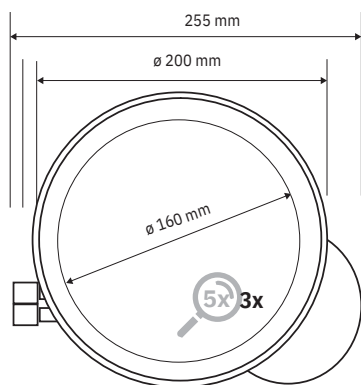

MIRI0940

sensor switch

FR Spécifications techniques

Miroir grossissant éclairant

Caractéristiques

- Matière : laiton
- Finition : noir
- Grossissant 5X
- Tension : 110-240V
- Fréquence : 50Hz
- LED 4500K - 3W - durée 10000 heures
- 2 types d'éclairages : blanc chaud et blanc froid
- Dimensions : L255 x H200 x P400mm
- IP44
- Fixation
- Platine et vis pointeau
- Visserie et chevilles fournies

UK Technical specifications

Cosmetic mirror with LED light

Features

- Material: brass
- Finish: black
- Magnifying 5X
- Feeding tension : 110-240V
- Fréquency: 50Hz
- LED 4500K - 3W - lifetime 10000 hours 2
- types of lighting : hot and cold
- Dimensions: W255 x H200 x D400mm
- IP44
- Fixings
- Support plate and grub screws
- Screws and wallplugs included