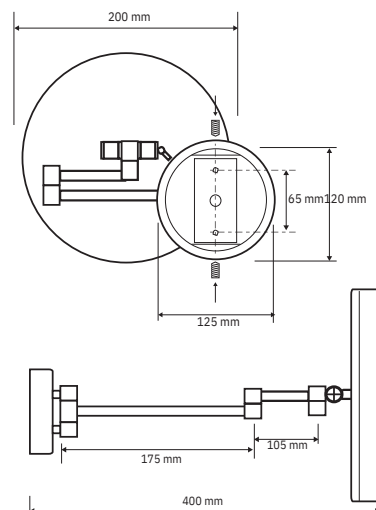

MIRI0940

sensor switch

FR Spécifications techniques

Miroir grossissant éclairant

Caractéristiques

- Matière : laiton
- Finition : noir
- Grossissant 5X
- Tension : 110-240V
- Fréquence : 50Hz
- LED 4500K - 3W - durée 10000 heures
- 2 types d'éclairages : blanc chaud et blanc froid
- Dimensions : L255 x H200 x P400mm
- IP44
- Fixation
- Platine et vis pointeau
- Visserie et chevilles fournies

UK Technical specifications

Cosmetic mirror with LED light

Features

- Material: brass
- Finish: black
- Magnifying 5X
- Feeding tension : 110-240V
- Fréquency: 50Hz
- LED 4500K - 3W - lifetime 10000 hours 2
- types of lighting : hot and cold
- Dimensions: W255 x H200 x D400mm
- IP44
- Fixings
- Support plate and grub screws
- Screws and wallplugs included