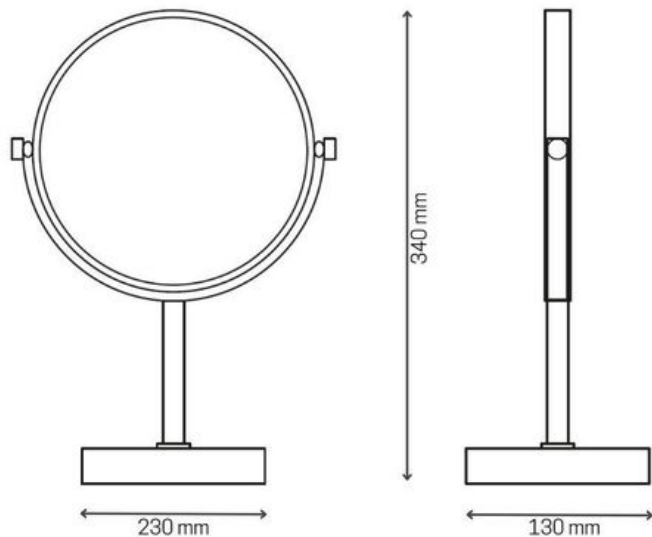

**MIR10926**

**FR** Spécifications techniques

**Miroir grossissant**

Caractéristiques

Matière : laiton

Finition : noir

Dimensions : L230 x H340 x P130mm

Fixation

Platine et vis pointeau

Visserie et chevilles fournies

Tous coloris

**UK** Technical specifications

**Cosmetic mirror**

Features

Material: brass

Finish : black

Dimensions : W230 x H340 x D130mm

Fixings

Support plate and grub screws Screws and wallplugs included

Any colour