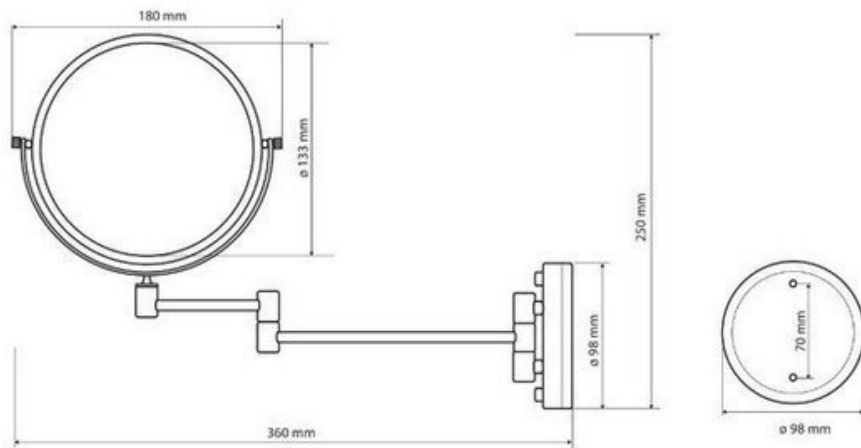

MIR11313

FR Spécifications techniques

Miroir grossissant éclairant

Caractéristiques

Matière : Laiton
Finition : Dore
Grossissement X3
Fixation murale
Bras articulé
Eclairage LED
Dimensions : L260 x H250mm

Fixation

Platine et vis pointeau

UK Technical specifications

Cosmetic bath mirror

Features

Material: Brass
Finish : Gold
Magnification X3
Wall mounted
Extended arm
LED lighting
Dimensions : L260 x H250mm

Fixings

Plate and set screws