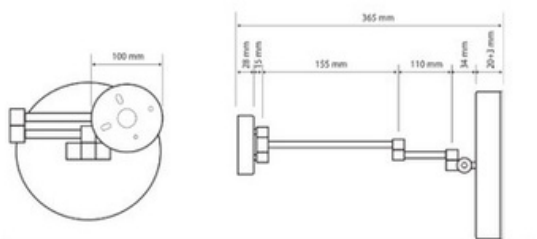

MIR07442

FR Spécifications techniques

Miroir grossissant éclairant

Caractéristiques

Matière : Laiton

Finition : Chrome

Dimensions : L260 x P430mm

Grossissement X3

Type d'éclairage : LED 12V

Fixation

Platine et vis pointeau

UK Technical specifications

Cosmetic bath mirror

Features

Material: Brass

Finish: Chrome

Dimensions : W260 x D430mm

Magnification X3

Type of lighting : LED 12V

Fixings

Support plate and grub screws