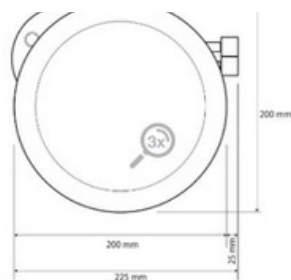

MIR07442

FR Spécifications techniques

Miroir grossissant éclairant

Caractéristiques

Matière : Laiton

Finition : Chrome

Dimensions : L260 x P430mm

Grossissement X3

Type d'éclairage : LED 12V

Fixation

Platine et vis pointeau

UK Technical specifications

Cosmetic bath mirror

Features

Material: Brass

Finish: Chrome

Dimensions : W260 x D430mm

Magnification X3

Type of lighting : LED 12V

Fixings

Support plate and grub screws